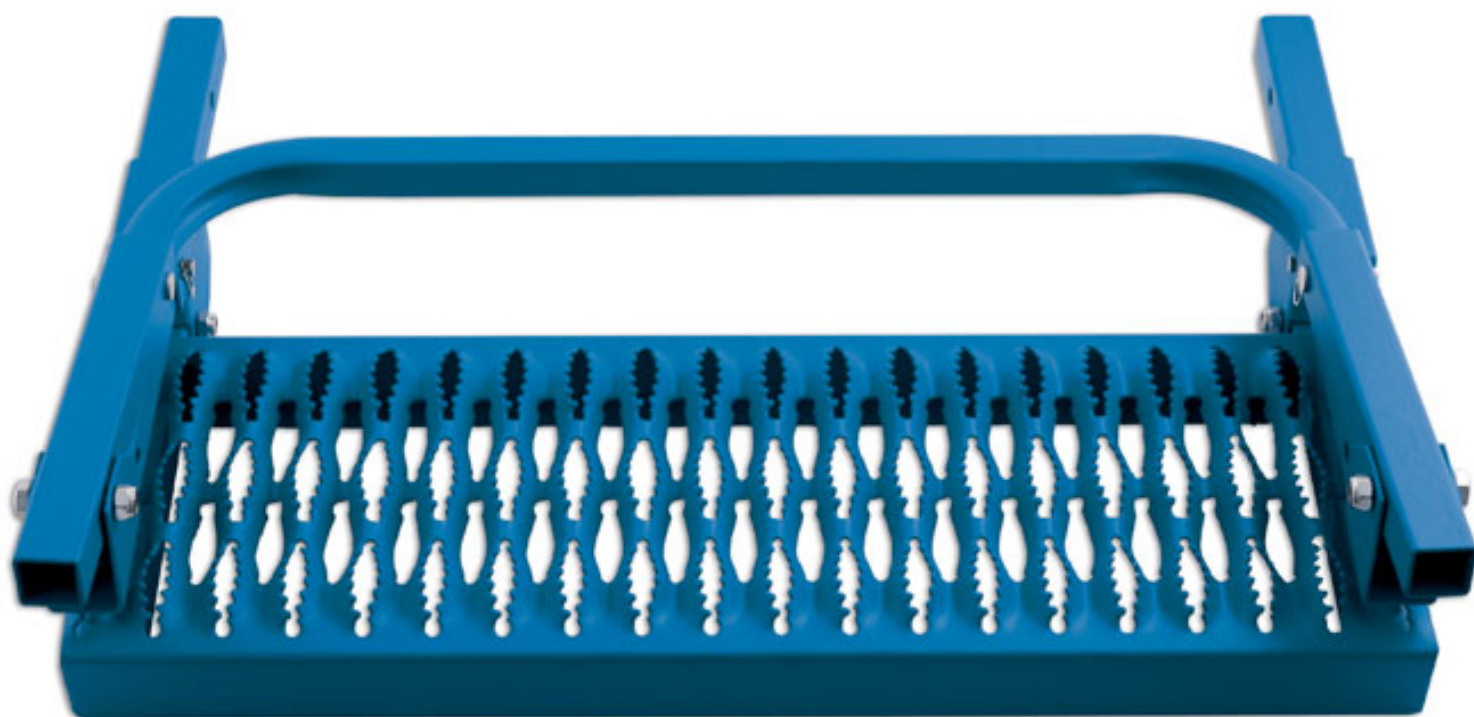

Tyre Step - for 4x4 Light Vans

Adjustable tyre step for most light commercials and 4x4 vehicles.

Additional Information

- Adjustable tyre step for most light commercials & 4x4 vehicles.
- Max load capacity: 150kg.
- Ideal for windscreen repair, mechanical repair, roof rack loading, vehicle cleaning etc.
- Internal dimensions of uprights: 360mm, internal dimensions of adjustable width: 279mm - 330mm.
- Adjustment pins must be locked in place. Sturdy steel construction.